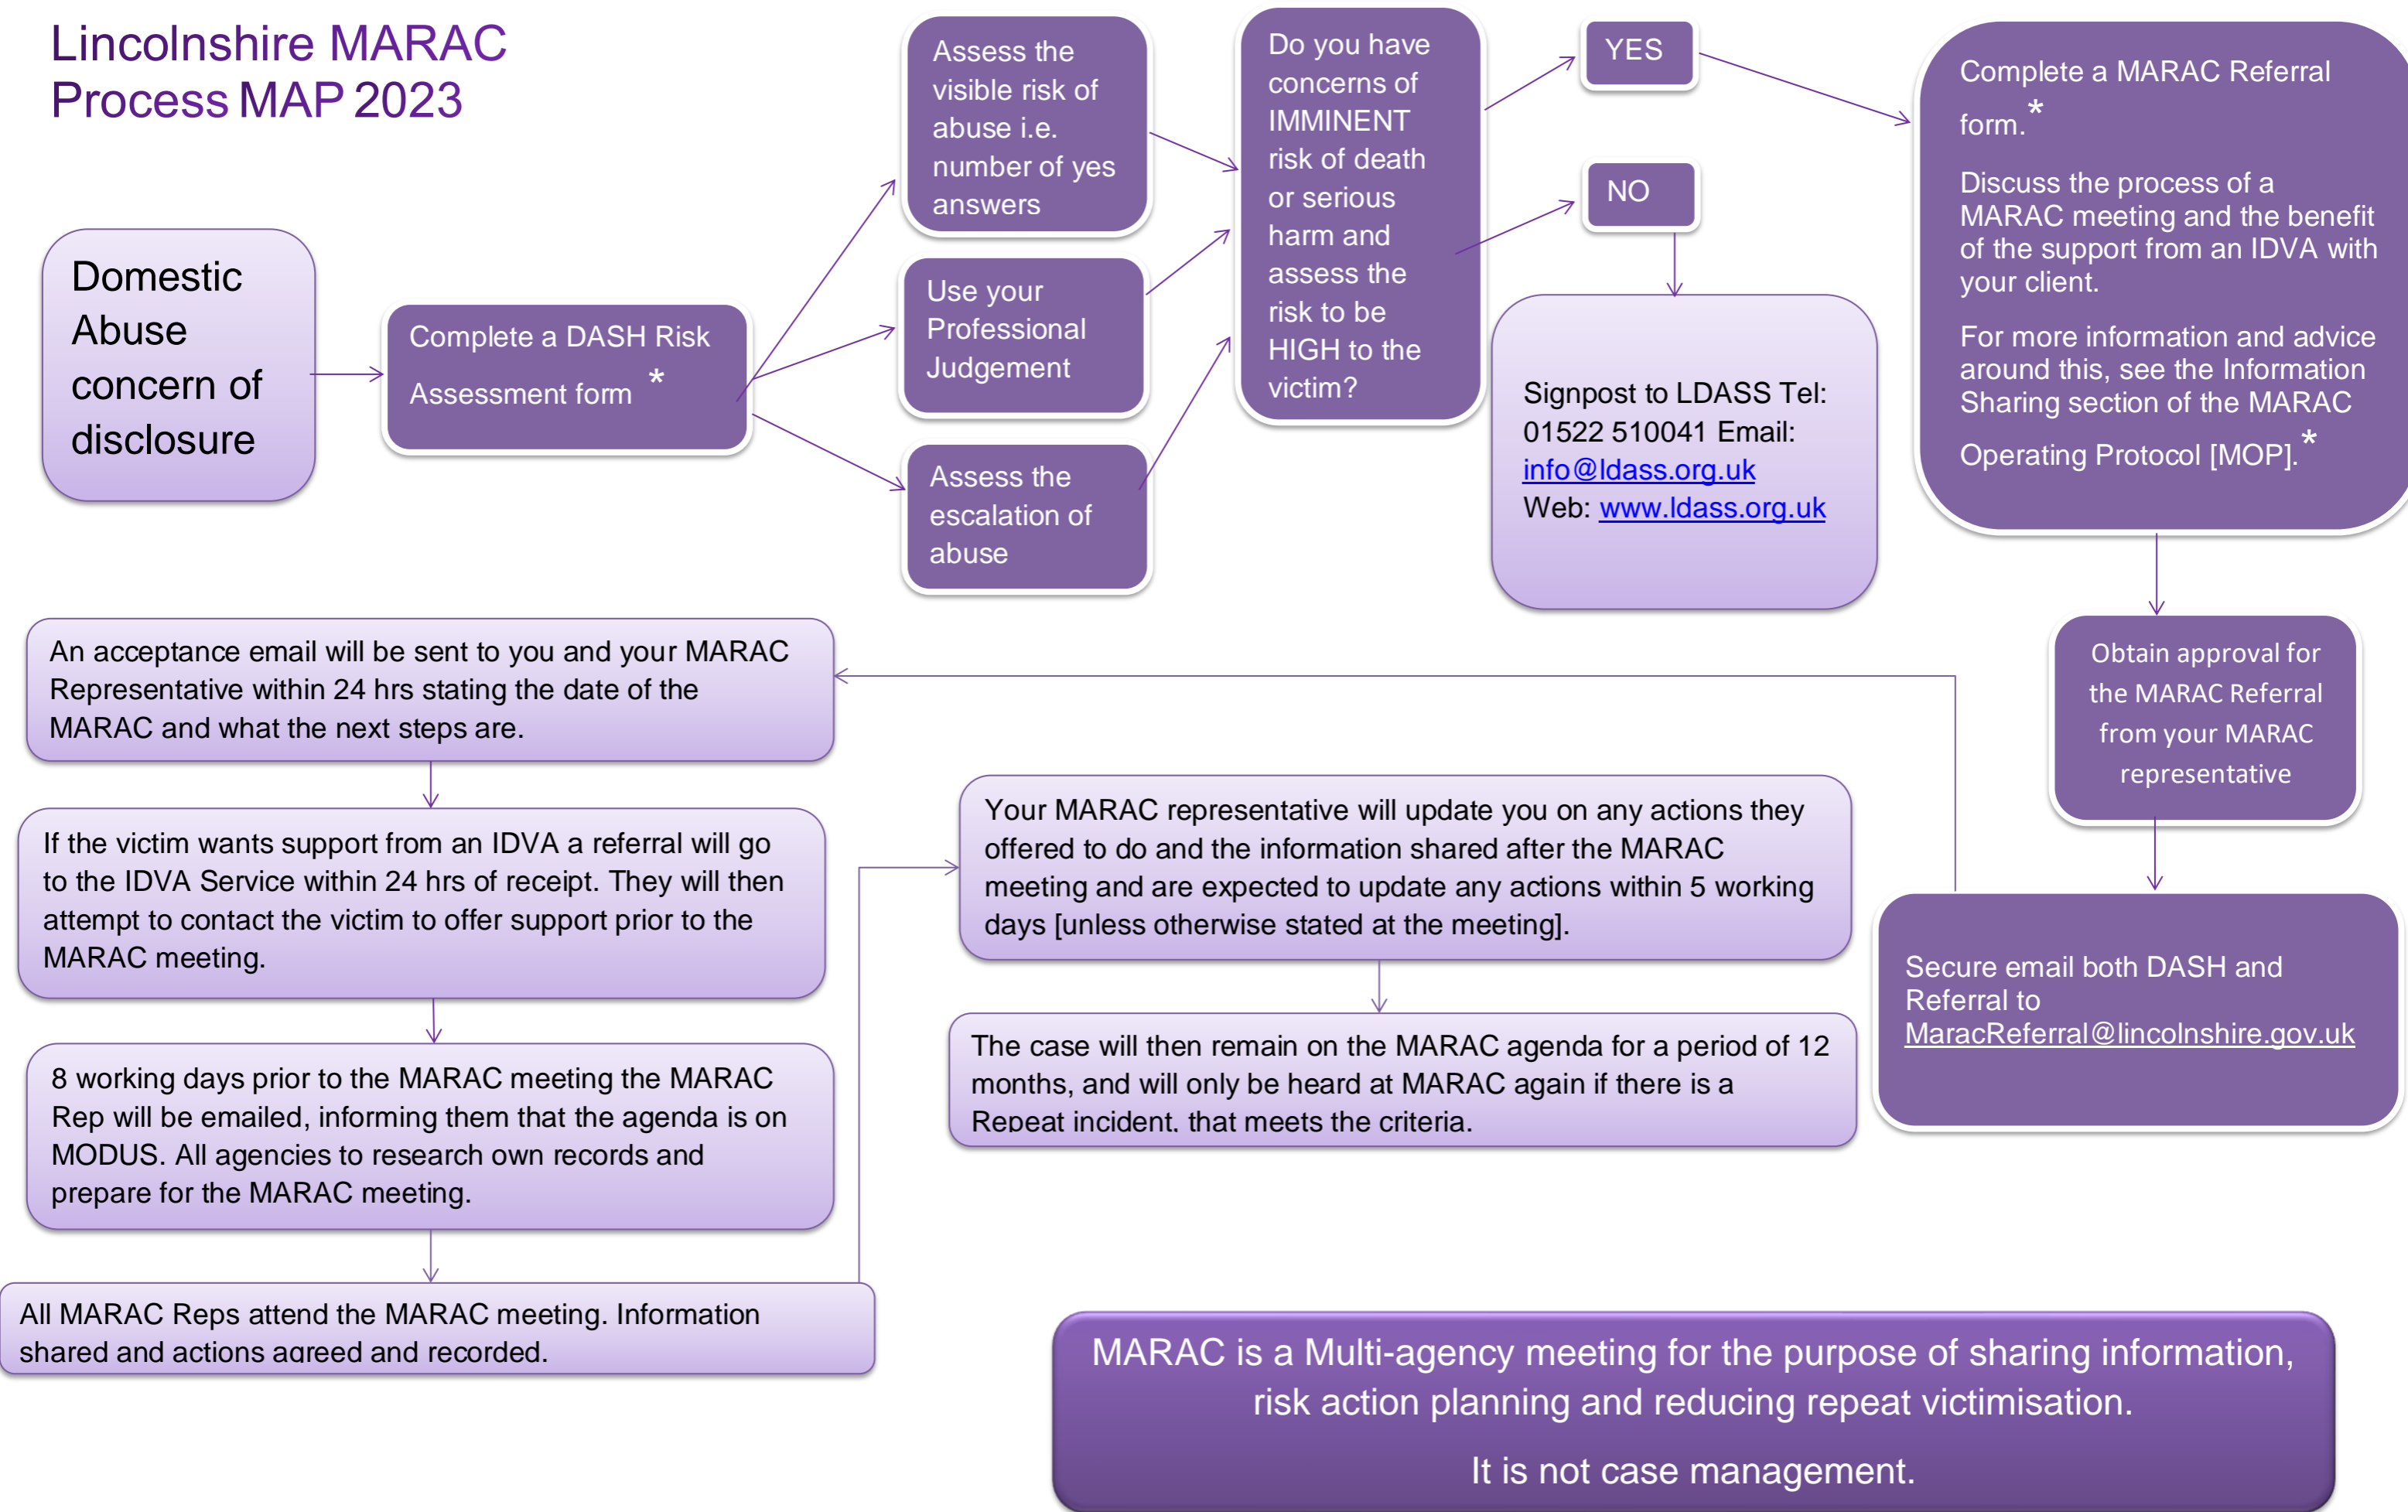

Lincolnshire MARAC Process MAP 2023

* All relevant paperwork for MARAC is available from the MARAC Administration Team by emailing marac@lincolnshire.gov.uk or via the [Professionals Hub](#)
 For information on multiple MARAC cases/complex case processes please see section 8.2 in the MOP